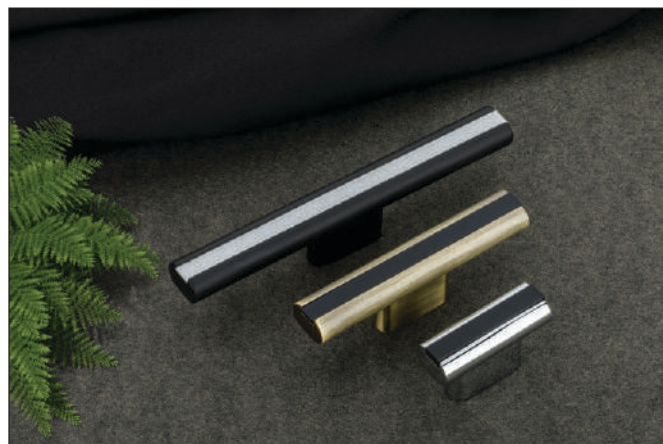

4025

Size(mm)	2"	4"	6"	8"
MRP	357/-	501/-	661/-	820/-
Finish	Antique, S.s. Matt, Satin, Z Black With Acrylic Black & White