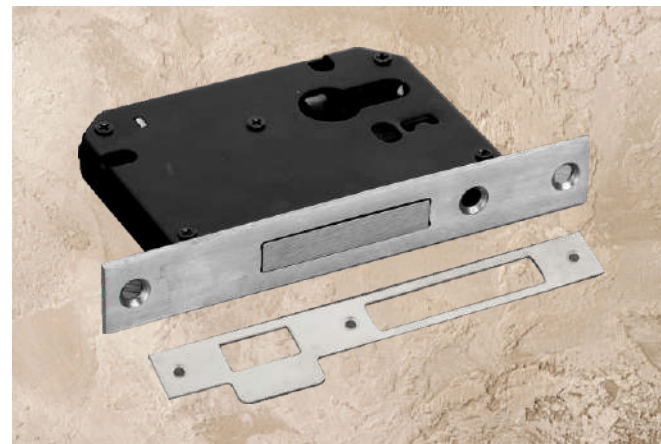

DEAD LOCK

Finish	S.S. Matt	Antique/Black
Price	547/-	642/-