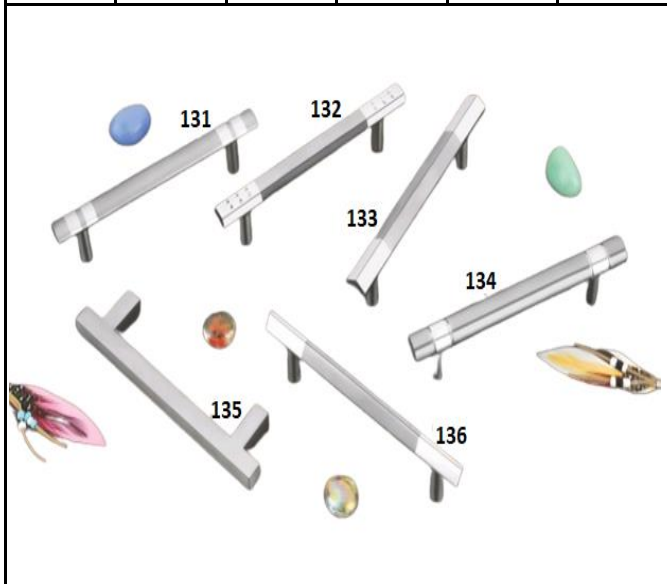

Mo.No.	64MM	96mm	128mm	192mm	256mm
SS-125		82	123	163	203
SS-126	55	73	109	144	182
SS-127	54	72	108	143	180
SS-128	46	60	90	120	150
SS-129	47	63	111	125	
SS-130	55	73	109	144	180

Mo.No.	64MM	96mm	128mm	192mm	256mm
SS-131	57	76	113	151	189
SS-132	56	74	111	148	184
SS-133	55	73	110	146	183
SS-134		89	134	179	223
SS-135		102	154	204	254
SS-136	52	70	106	141	176