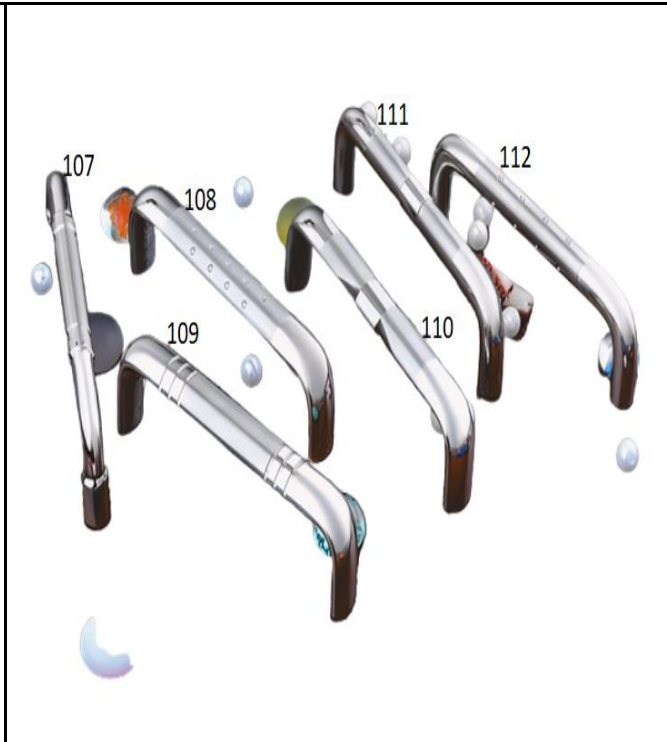

Mo.No.	64MM	96mm	128mm	192mm	256mm
SS-101	39	52	77	102	127
SS-102	40	52	78	104	219
SS-103	41	55	83	110	137
SS-104	29	39	57	78	97
SS-105	41	55	83	111	137
SS-106	33	43	65	86	106

Mo.No.	64MM	96mm	128mm	192mm	256mm
SS-107		62	93	124	155
SS-108	43	96	86	114	143
SS-109		65	97	129	153
SS-110		63	94	126	157
SS-111		52	79	105	131
SS-112	34	45	67	89	110