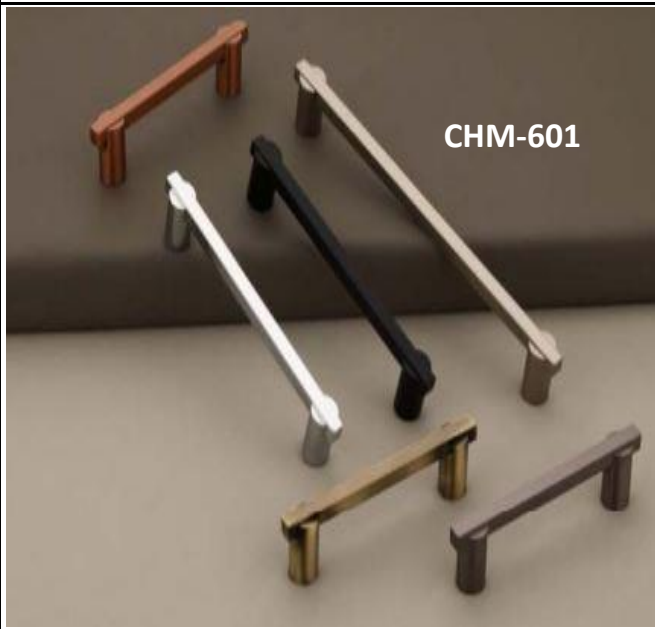

CHM-601

FINISH	96MM	128mm	192mm	256mm	288mm
MATT					
C.P.	169	204	251	298	330
Antiq	176	217	270	330	361
Grey					
White S.	195	235	298	364	386
Rose G.					
K.B