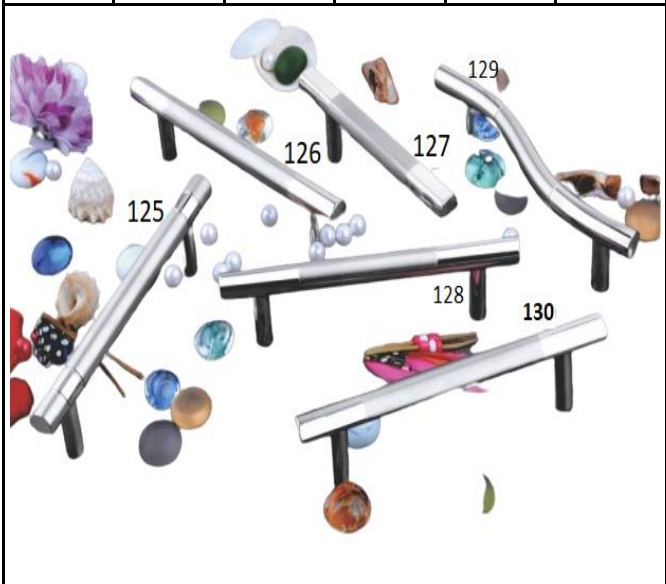

Mo.No.	64MM	96mm	128mm	192mm	256mm
SS-125		82	123	163	203
SS-126	55	73	109	144	182
SS-127	54	72	108	143	180
SS-128	46	60	90	120	150
SS-129	47	63	111	125	
SS-130	55	73	109	144	180

Mo.No.	64MM	96mm	128mm	192mm	256mm
SS-131	57	76	113	151	189
SS-132	56	74	111	148	184
SS-133	55	73	110	146	183
SS-134		89	134	179	223
SS-135		102	154	204	254
SS-136	52	70	106	141	176